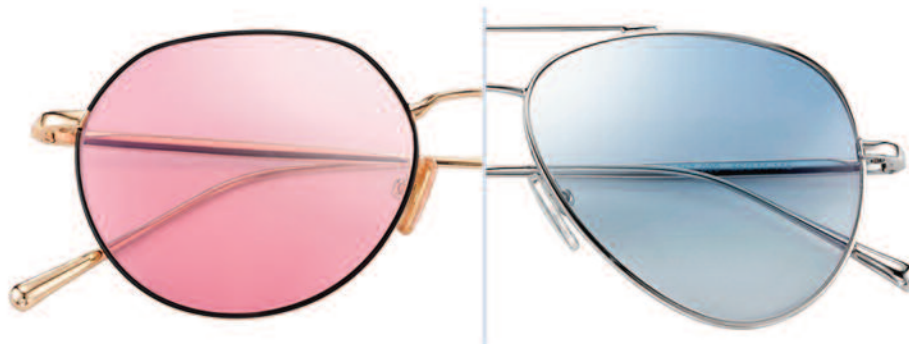

Scegli la montatura e combina
la lente che vuoi.